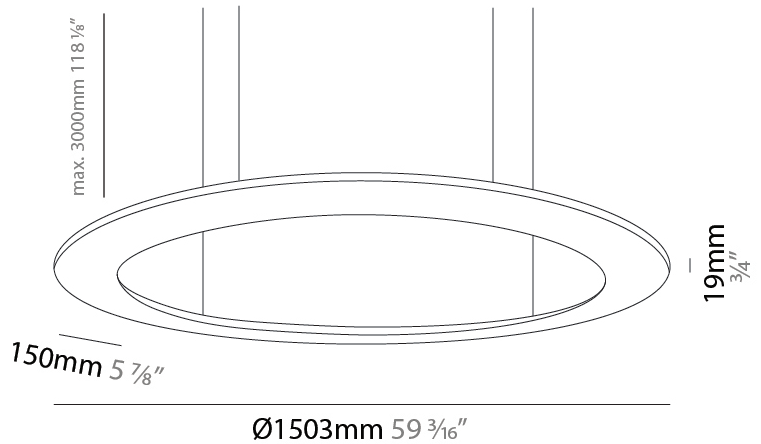

INFINITY SUSPENSION

A51084-

base number   Color   Finish
Temperature   Options

1. To build a product code in our configurator select the specify button on the base model # product page
2. To build a manual product code on this datasheet choose from the options listed below in blue font and add the suffix to the base model #

GENERAL

Series: Infinity
Brand: Ivela
Division: Architectural
Mounting Type: Suspension
Mounting Location: Ceiling
Subcategory: Ambient

PHYSICAL

Shape: Square
Length (mm): 1503
Length (in): 59 ³/₁₆"
Width (mm): 100
Width (in): 3 ¹⁵/₁₆"
Height (mm): 19
Height (in): 3/4"
Max. Overall Height (mm): 2500
Max. Overall Height (in): 98 ⁷/₁₆"
Light Distribution: Direct
Diffuser: PMMA - Opal
Fixture Finish: WHI / BLK / GLD
Fixture Material: Aluminum

ELECTRICAL

Lamp Type: LED
Input Wattage (W): 94
Dimming: Tri-Mode (Non-Dimming and Phase Dimming (120Vac only) and 0-10V Dimming)
Driver Included: No
Driver Location: Remote
Driver Type: Constant Voltage - Universal
Driver Class: Class 1 and Class 2
Input Voltage (V): 120 - 277
Output Voltage (V): 24

LED

Color Temperature (°K): 2700 / 3000 / 4000
Max. Delivered Lumen (lm): 5640 / 5875 / 6227
Nominal Lumen (lm): 5640 / 5875 / 6227
CRI: >93 CRI
Lamp Life (hrs): 50000

OPTICAL

RATINGS AND CERTIFICATIONS

Certified By: Certified for North American Standards
IP rating: IP20

PROJECT
TYPE
SPECIFIER
QUANTITY
DATE