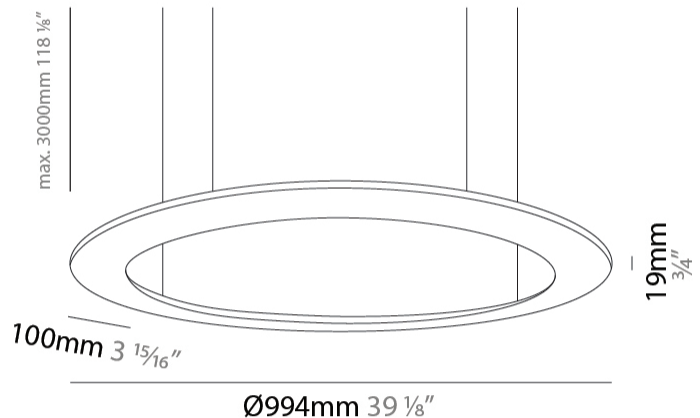

INFINITY SUSPENSION

A51083-

base number   Color   Finish
Temperature   Options

1. To build a product code in our configurator select the specify button on the base model # product page
2. To build a manual product code on this datasheet choose from the options listed below in blue font and add the suffix to the base model #

GENERAL

Series: Infinity
Brand: Ivela
Division: Architectural
Mounting Type: Suspension
Mounting Location: Ceiling
Subcategory: Ambient

PHYSICAL

Shape: Square
Length (mm): 994
Length (in): 39 1/8
Width (mm): 100
Width (in): 3 15/16
Height (mm): 19
Height (in): 3/4
Max. Overall Height (mm): 2500
Max. Overall Height (in): 98 7/16
Light Distribution: Direct
Diffuser: PMMA - Opal
Fixture Finish: WHI / BLK / GLD
Fixture Material: Aluminum

ELECTRICAL

Lamp Type: LED
Input Wattage (W): 62
Dimming: Tri-Mode (Non-Dimming and Phase Dimming (120Vac only) and 0-10V Dimming)
Driver Included: No
Driver Location: Remote
Driver Type: Constant Voltage - Universal
Driver Class: Class 2
Input Voltage (V): 120 - 277
Output Voltage (V): 24

LED

Color Temperature (°K): 2700 / 3000 / 4000
Max. Delivered Lumen (lm): 3720 / 3875 / 4107
Nominal Lumen (lm): 7440 / 7770 / 8215
CRI: >93 CRI
Lamp Life (hrs): 50000

OPTICAL

RATINGS AND CERTIFICATIONS

Certified By: Certified for North American Standards
IP rating: IP20

PROJECT	_____
TYPE	_____
SPECIFIER	_____
QUANTITY	_____
DATE	_____