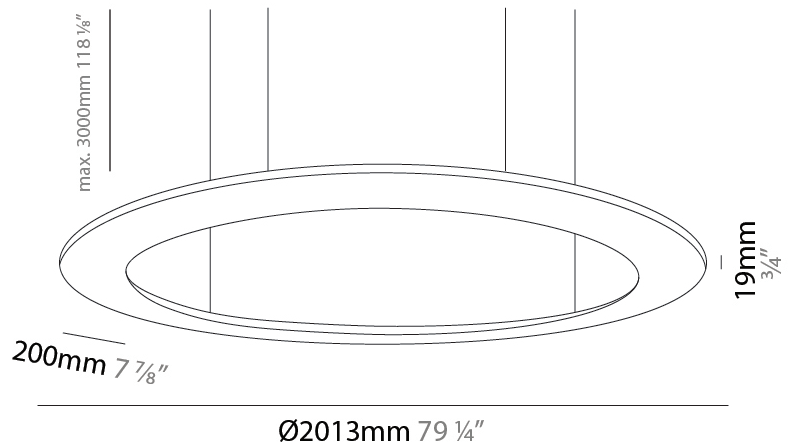

PROJECT	_____
TYPE	_____
SPECIFIER	_____
QUANTITY	_____
DATE	_____

INFINITY SUSPENSION

A51085- _____ - _____
base number   Color   Finish
                         Temperature   Options

1. To build a product code in our configurator select the specify button on the base model # product page
2. To build a manual product code on this datasheet choose from the options listed below in blue font and add the suffix to the base model #

GENERAL

Series: Infinity
Brand: Ivela
Division: Architectural
Mounting Type: Suspension
Mounting Location: Ceiling
Subcategory: Ambient

PHYSICAL

Shape: Square
Length (mm): 2103
Length (in): 79 1/4
Width (mm): 100
Width (in): 3 15/16
Height (mm): 19
Height (in): 3/4
Max. Overall Height (mm): 2500
Max. Overall Height (in): 98 7/16
Light Distribution: Direct
Diffuser: PMMA - Opal
Fixture Finish: WHI / BLK / GLD
Fixture Material: Aluminum

ELECTRICAL

Lamp Type: LED
Input Wattage (W): 126
Dimming: Tri-Mode (Non-Dimming and Phase Dimming (120Vac only) and 0-10V Dimming)
Driver Included: No
Driver Location: Remote
Driver Type: Constant Voltage - Universal
Driver Class: Class 1
Input Voltage (V): 120 - 277
Output Voltage (V): 24

LED

Color Temperature (°K): 2700 / 3000 / 4000
Max. Delivered Lumen (lm): 7560 / 7875 / 8347
Nominal Lumen (lm): 15120 / 15750 / 16675
CRI: >93 CRI
Lamp Life (hrs): 50000

OPTICAL

RATINGS AND CERTIFICATIONS

Certified By: Certified for North American Standards
IP rating: IP20